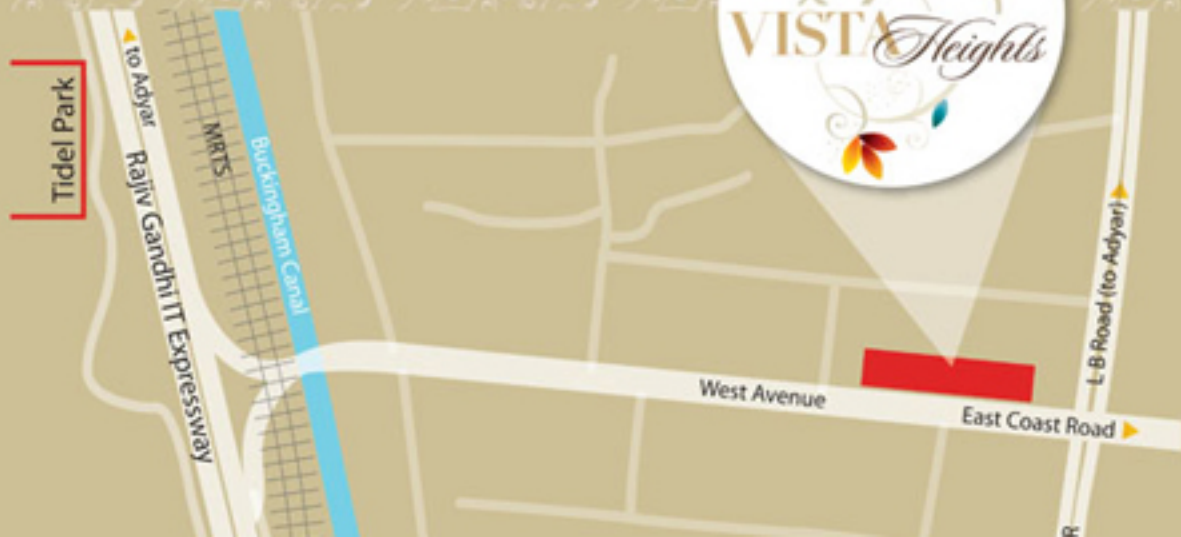

# Stilt Floor Plan

192'-0"

VISTA HEIGHTS  
M 38, M39 & M40  
WEST AVENUE,  
TIRUVANMIYAR  
CHENNAI - 600 041

**FLAT # 1&4 #2**

**1.491 Sqft**

**FLAT # 2&3 #2**

**1,556 Sqft**

**FLAT # 2&5**